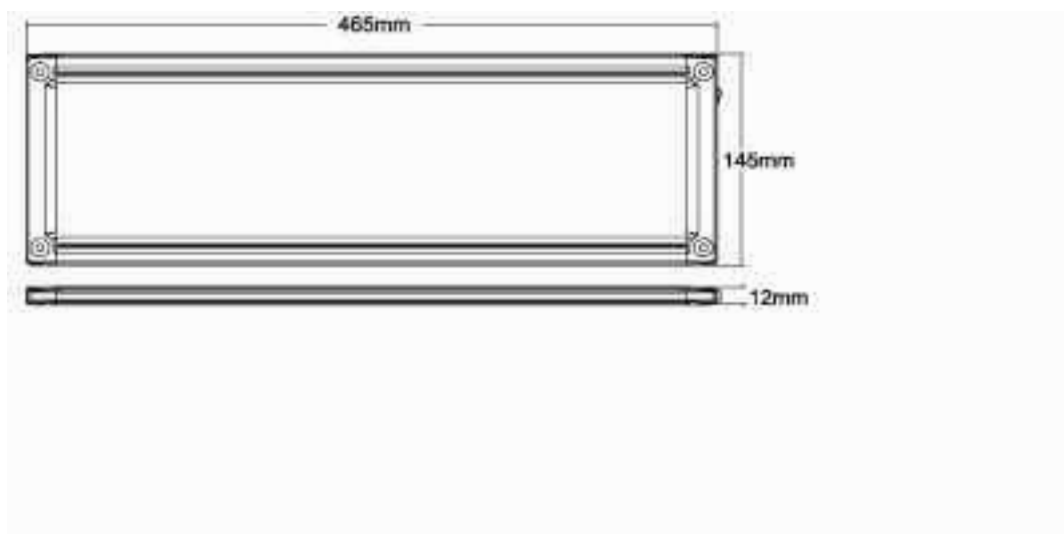

auto electrical parts

Technical Information Sheet

Part No. 0-668-77

Extra Large Interior Light

Durite's extra large interior light consists of 138 square LED's. On/off switch. DC 10-30 volts. Frosted Lens.

Technical Drawing (not to scale)

Specification

Voltage	10-30 Volts DC
Material:	Lens: MS. Base: Alluminium and ABS Plastic
Colour	White
No. of LED's	138
Lumens	750 Approx.
Certificate	ECE R10.
Dimensions	Please see above